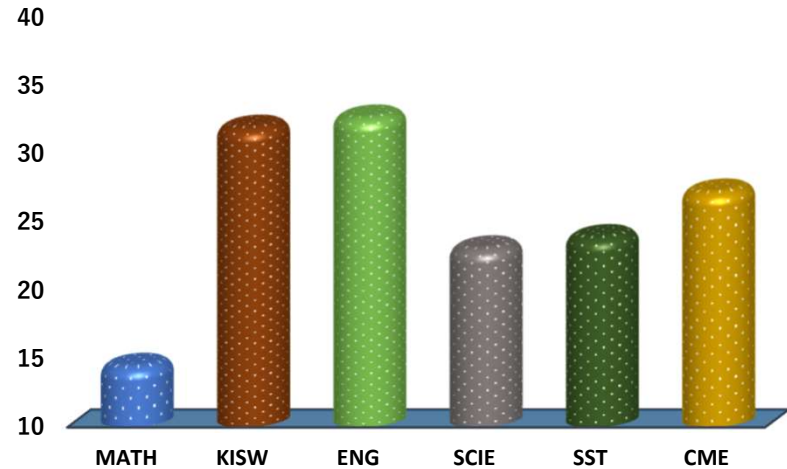

ST. JOSEPH

REGION: DAR ES SALAAM

SCHOOL AVERAGE

25.5

DISTRICT: KINONDONI

SUBJECT AND GRADE PERFORMANCE ANALYSIS

SUBJECT RANKING

ENGLISH	32.6	65%	1
KISWAHILI	31.8	64%	2
CIVIC AND MORAL EDUCATION	27.2	54%	3
SOCIAL STUDIES	23.8	48%	4
SCIENCE	23.0	46%	5
MATHEMATICS	14.4	29%	6

SUBJECT GRADE ANALYSIS

SUBJECT/GRADE	A	B	C	D	E
MATHEMATICS	1	2	3	17	16
KISWAHILI	9	14	10	5	1
ENGLISH	10	16	8	4	1
SCIENCE	3	6	16	9	5
SOCIAL STUDIES	3	4	18	9	5
CIVIC AND MORAL	3	9	20	6	1

OVERALL GRADE ANALYSIS

Grade	Count	Total	Percentage
A	1	38	3%
B	7		18%
C	23		61%
D	7		18%
E	0		0%

CHART SUBJECT ANALYSIS

BOYS VS GIRLS PERFORMANCE

	SAT		SAT	39
	16		23	
	27%		25%	

Category	Count	Percentage
REGISTERED	41	100%
SEATED	38	93%
ABSENTEES	3	7%
PASSED	31	76%
FAILED	7	17%